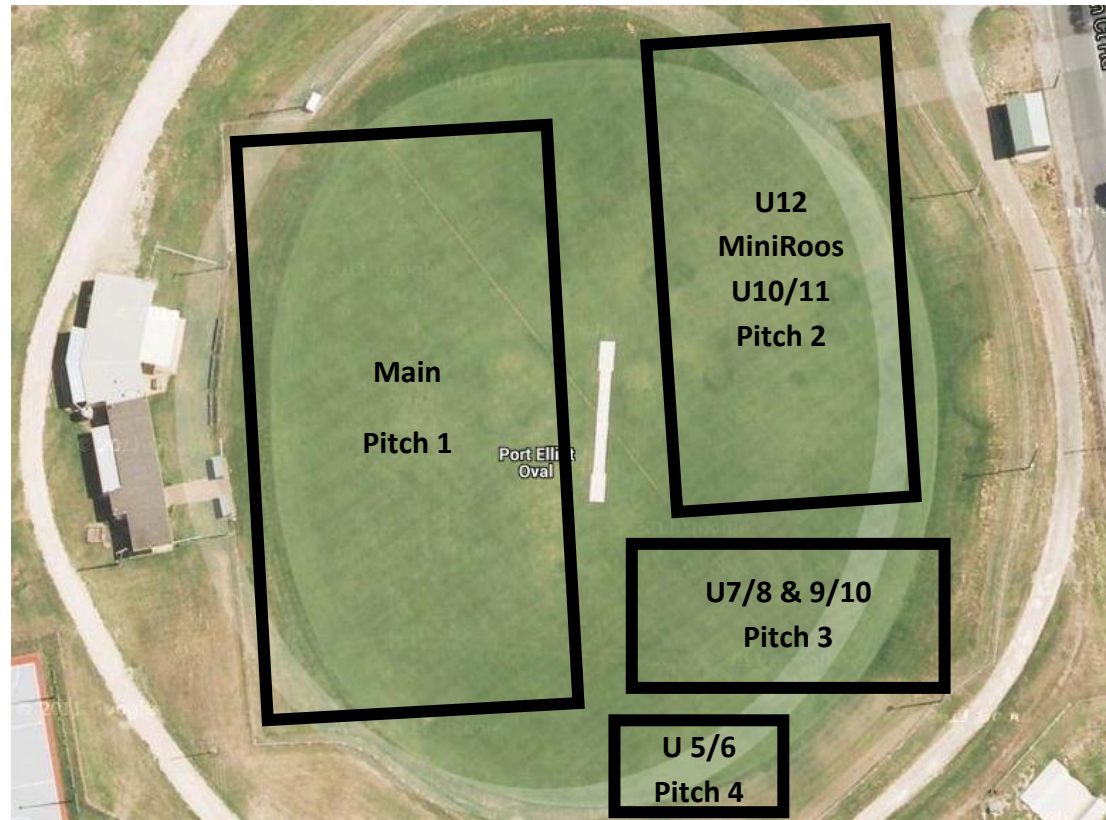

## Game Start Times:

9.30 - 10.20

## Game Day Field Location